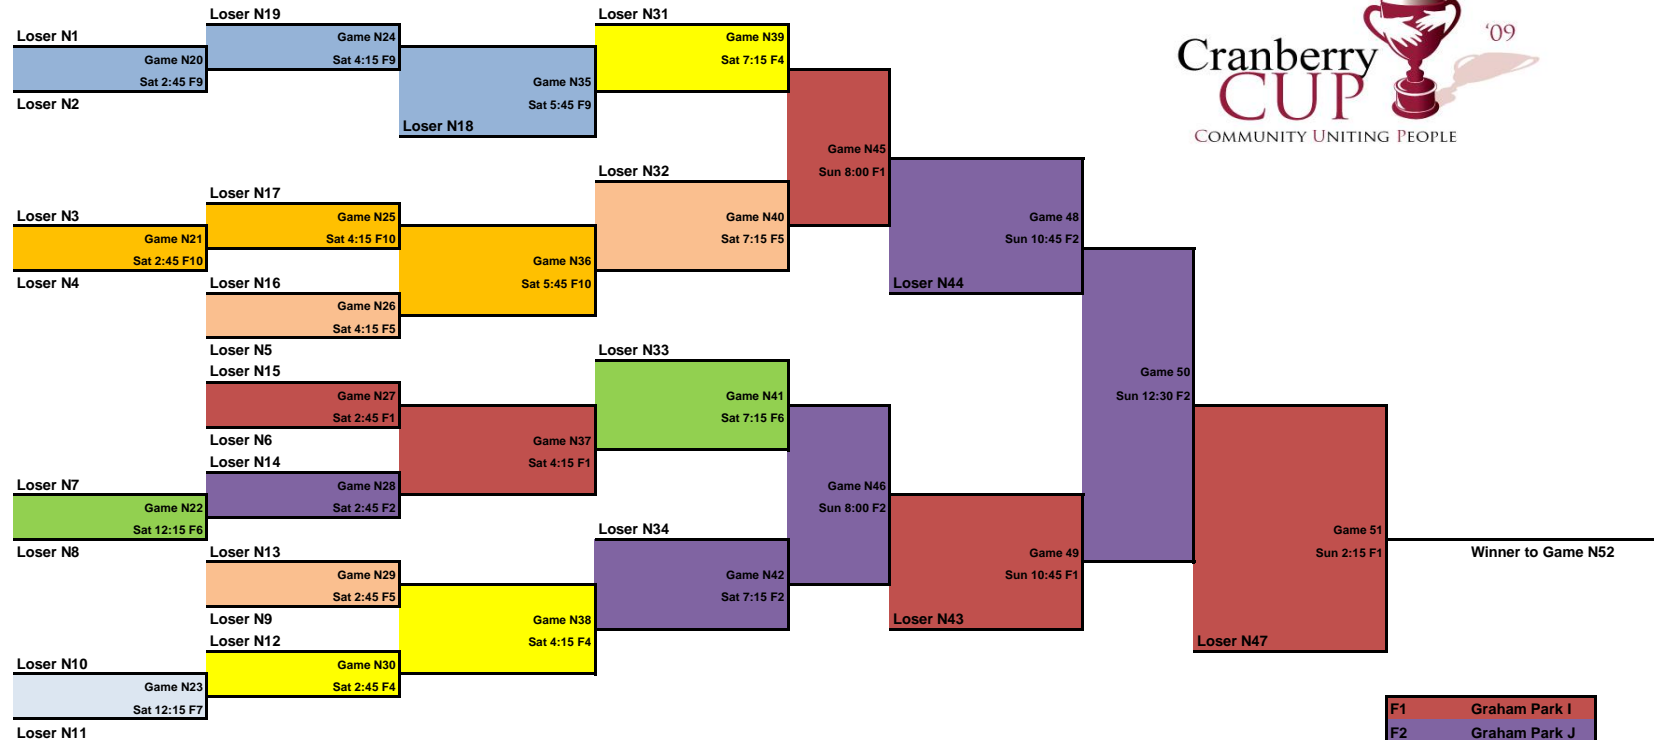

Neighborhood Winner's Bracket 2010

Cranberry CUP

COMMUNITY UNITING PEOPLE

Sponsored By:

Exclusively marketed by

Winner N51

Tournament Champs

Loser N52
(If First Loss)

Field #	Location	(Restrictions)
F1	Graham Park I	
F2	Graham Park J	
F4	Pony Field	
F5	All Purpose Field	(HR=Dbl, Max 2 per inning)
F6	Graham Park L	(HR=OUT)
F7	Graham Park H	(HR = OUT)
F8	Haine	(HR=Dbl, Max 2 per inning)
F9	Rowan School	
F10	Rowan 2	
F11	N. Boundary	
F12	Seven Fields	

Neighborhood Loser's Bracket 2010

F1	Graham Park I
F2	Graham Park J
F4	Pony Field
F5	All Purpose Field
F6	Graham Park L
F7	Graham Park H
F8	Haine
F9	Rowan School
F10	Rowan 2
F11	N. Boundary
F12	Seven Fields

Sponsored By:

2010 Cranberry CUP Field Schedule		Field 1	Field 2	Field 4	Field 5	Field 6	Field 7	Field 8	Field 9	Field 10
DAY	TIME SLOT	Grahm Park I	Grahm Park J	Pony Field	All Prps Field	Grahm Park L	Grahm Park H	Haine	Rowan School	Rowan 2
SATURDAY	8:15 AM - 9:30 AM	O1	O2	N10	N11	O3	O5	O6	O7	O10
SATURDAY	11:00:00 AM - 12:15 PM	N8	N9	N1	N2	N7	N4	N5	N6	N3
SATURDAY	12:15 PM - 1:30 PM	O4	O11	O8	O9	N22	N23	O13		
SATURDAY	1:30 PM - 2:45 PM	N19	O12	N12	N13	N14	N15	N16	N17	N18
SATURDAY	2:45 PM - 3:30 PM	N27	N28	N30	N29	O14	O15	O16	N20	N21
SATURDAY	4:15 PM - 5:30 PM	N37	O19	N38	N26	O17	O18	O20	N24	N25
SATURDAY	5:45 PM - 7:00 PM	N33	N34	N31	N32	O21	O22		N35	N36
SATURDAY	7:15 PM - 8:30 PM	O25	N42	N39	N40	N41	O26		O24	O23
SUNDAY	8:00 AM - 9:15 AM	N45	N46			O30	O29			
SUNDAY	9:15 AM - 10:30 AM	N43	N44			O27	O28			
SUNDAY	10:45 AM - 12:00 PM	N49	N48			O32	O31			
SUNDAY	12:30 PM - 1:45 PM	N47	N50			O33	O34			
SUNDAY	2:15 PM - 3:30 PM	N51	O35							
SUNDAY	5:00 PM - 6:15 PM	N52	O36							
SUNDAY	6:30 PM - 7:45 PM	N53	O37							