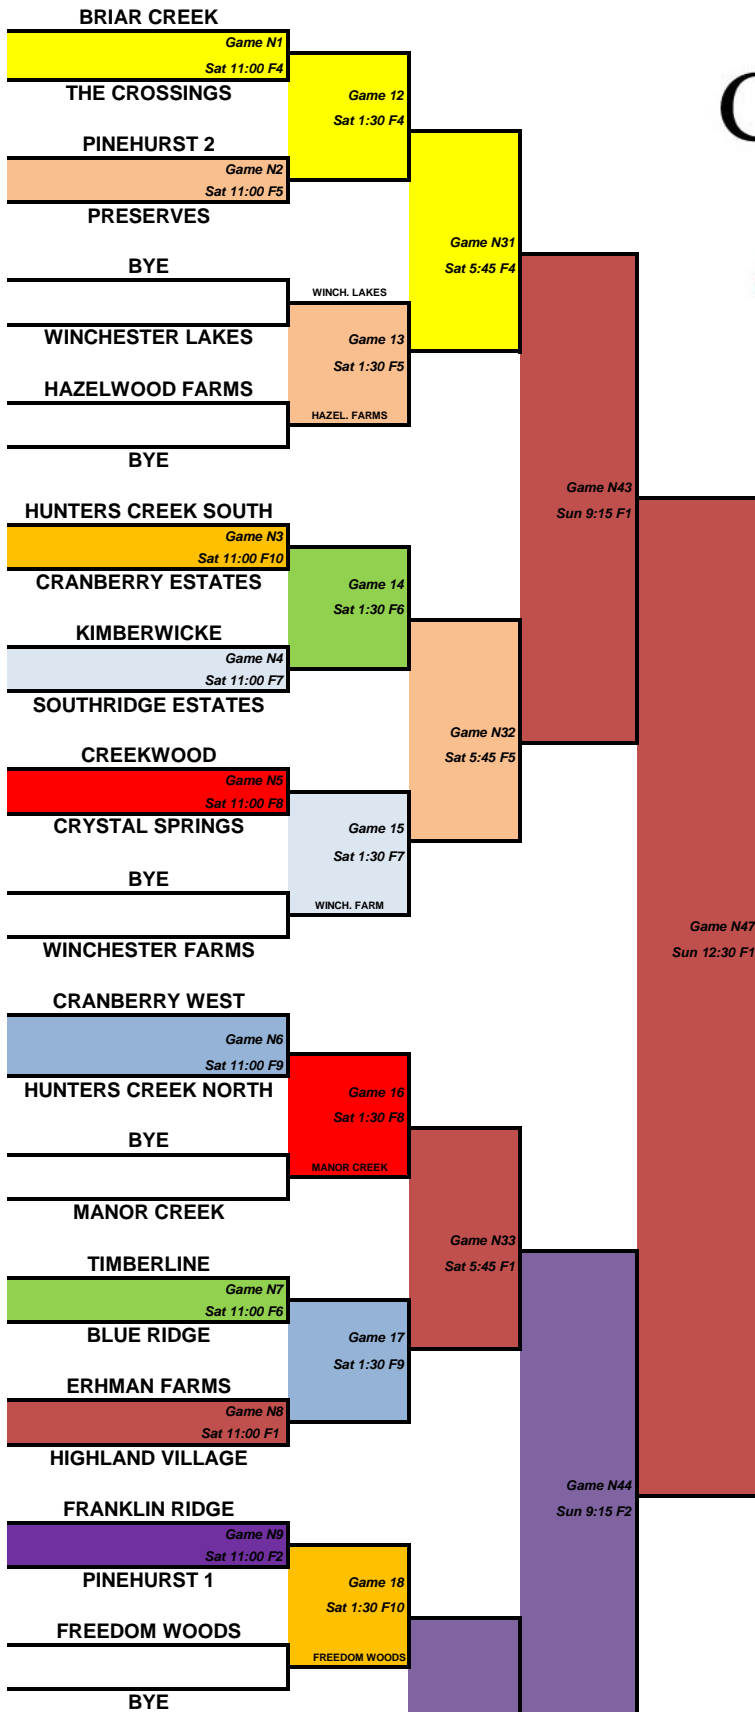

Neighborhood Winner's Bracket 2010

Cranberry CUP

COMMUNITY UNITING PEOPLE

Sponsored By:

Exclusively marketed by

Winner N51

Tournament Champs

Loser N52
(If First Loss)

Field #	Location	(Restrictions)
F1	Graham Park I	
F2	Graham Park J	
F4	Pony Field	
F5	All Purpose Field	(HR=Dbl, Max 2 per inning)
F6	Graham Park L	(HR=OUT)
F7	Graham Park H	(HR = OUT)
F8	Haine	(HR=Dbl, Max 2 per inning)
F9	Rowan School	
F10	Rowan 2	
F11	N. Boundary	
F12	Seven Fields	

Neighborhood Loser's Bracket 2010

F1	Graham Park I
F2	Graham Park J
F4	Pony Field
F5	All Purpose Field
F6	Graham Park L
F7	Graham Park H
F8	Haine
F9	Rowan School
F10	Rowan 2
F11	N. Boundary
F12	Seven Fields

Sponsored By:

2010 Cranberry CUP Field Schedule		Field 1	Field 2	Field 4	Field 5	Field 6	Field 7	Field 8	Field 9	Field 10
DAY	TIME SLOT	Grahm Park I	Grahm Park J	Pony Field	All Prps Field	Grahm Park L	Grahm Park H	Haine	Rowan School	Rowan 2
SATURDAY	8:15 AM - 9:30 AM	O1	O2	N10	N11	O3	O5	O6	O7	O10
SATURDAY	11:00:00 AM - 12:15 PM	N8	N9	N1	N2	N7	N4	N5	N6	N3
SATURDAY	12:15 PM - 1:30 PM	O4	O11	O8	O9	N22	N23	O13		
SATURDAY	1:30 PM - 2:45 PM	N19	O12	N12	N13	N14	N15	N16	N17	N18
SATURDAY	2:45 PM - 3:30 PM	N27	N28	N30	N29	O14	O15	O16	N20	N21
SATURDAY	4:15 PM - 5:30 PM	N37	O19	N38	N26	O17	O18	O20	N24	N25
SATURDAY	5:45 PM - 7:00 PM	N33	N34	N31	N32	O21	O22		N35	N36
SATURDAY	7:15 PM - 8:30 PM	O25	N42	N39	N40	N41	O26		O24	O23
SUNDAY	8:00 AM - 9:15 AM	N45	N46			O30	O29			
SUNDAY	9:15 AM - 10:30 AM	N43	N44			O27	O28			
SUNDAY	10:45 AM - 12:00 PM	N49	N48			O32	O31			
SUNDAY	12:30 PM - 1:45 PM	N47	N50			O33	O34			
SUNDAY	2:15 PM - 3:30 PM	N51	O35							
SUNDAY	5:00 PM - 6:15 PM	N52	O36							
SUNDAY	6:30 PM - 7:45 PM	N53	O37							