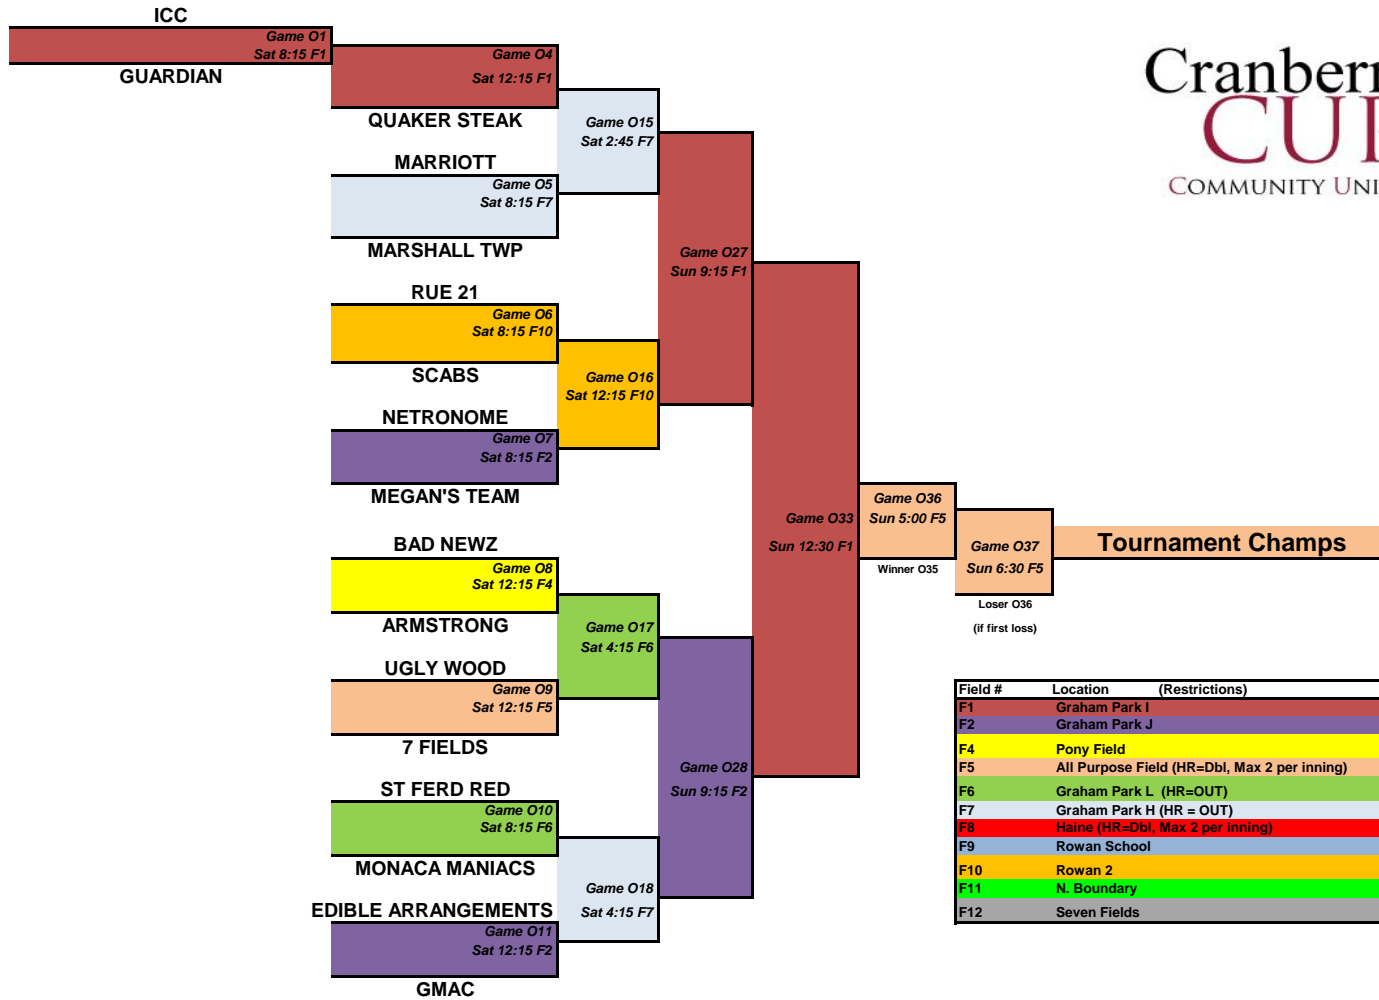

# Open Division Winner's Bracket 2010

Sponsored By:

Exclusively marketed by

Field #	Location	(Restrictions)
F1	Graham Park I	
F2	Graham Park J	
F4	Pony Field	
F5	All Purpose Field	(HR=Dbl, Max 2 per inning)
F6	Graham Park L	(HR=OUT)
F7	Graham Park H	(HR = OUT)
F8	Haine	(HR=Dbl, Max 2 per inning)
F9	Rowan School	
F10	Rowan 2	
F11	N. Boundary	
F12	Seven Fields	

# Open Division Loser's Bracket 2010

F1	Graham Park I
F2	Graham Park J
F4	Pony Field
F5	All Purpose Field
F6	Graham Park L
F7	Graham Park H
F8	Haine
F9	Rowan School
F10	Rowan 2
F11	N. Boundary
F12	Seven Fields