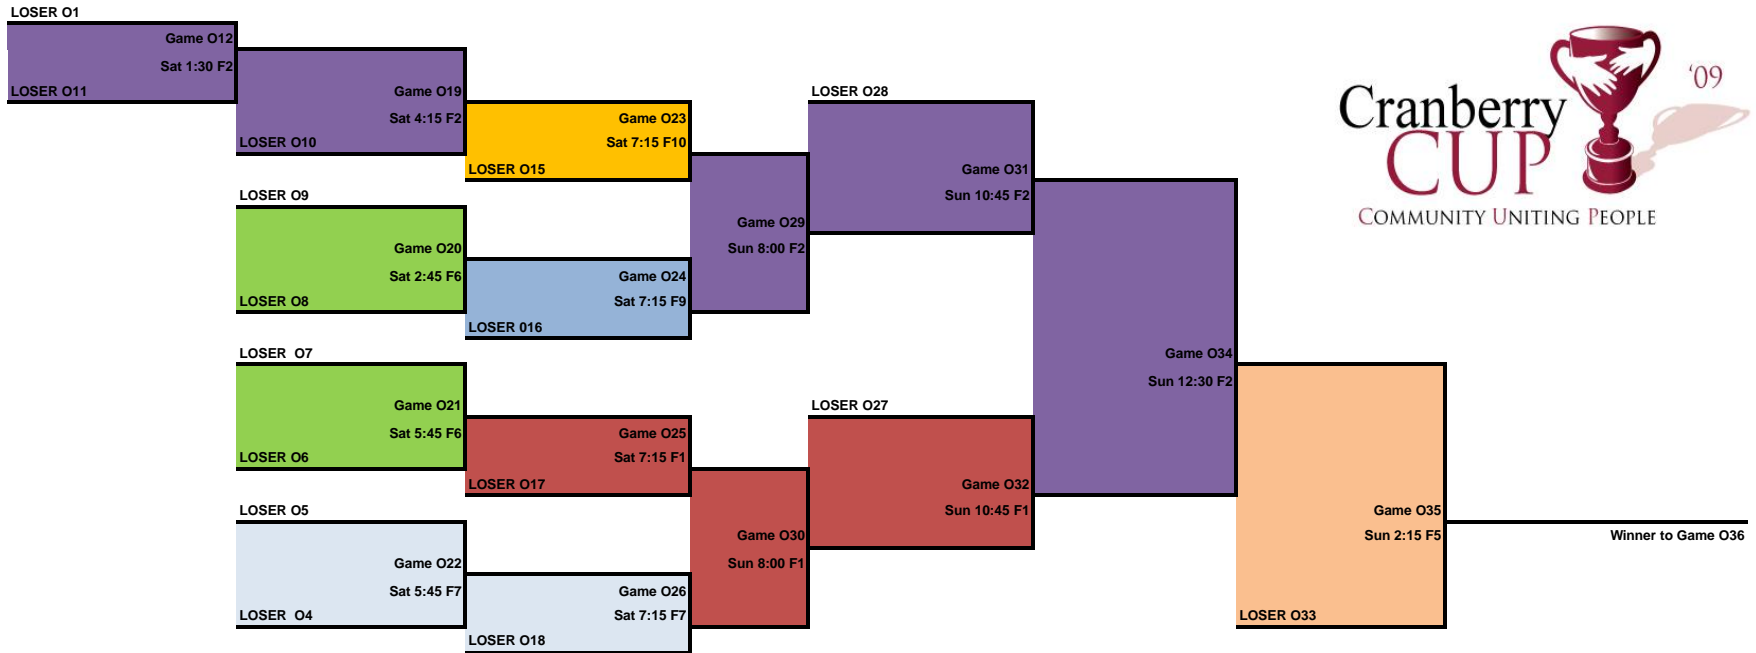

# Open Division Winner's Bracket 2010

Sponsored By:

Exclusively marketed by

Field #	Location	(Restrictions)
F1	Graham Park I	
F2	Graham Park J	
F4	Pony Field	
F5	All Purpose Field	(HR=Dbl, Max 2 per inning)
F6	Graham Park L	(HR=OUT)
F7	Graham Park H	(HR = OUT)
F8	Haine	(HR=Dbl, Max 2 per inning)
F9	Rowan School	
F10	Rowan 2	
F11	N. Boundary	
F12	Seven Fields	

# Open Division Loser's Bracket 2010

F1	Graham Park I
F2	Graham Park J
F4	Pony Field
F5	All Purpose Field
F6	Graham Park L
F7	Graham Park H
F8	Haine
F9	Rowan School
F10	Rowan 2
F11	N. Boundary
F12	Seven Fields